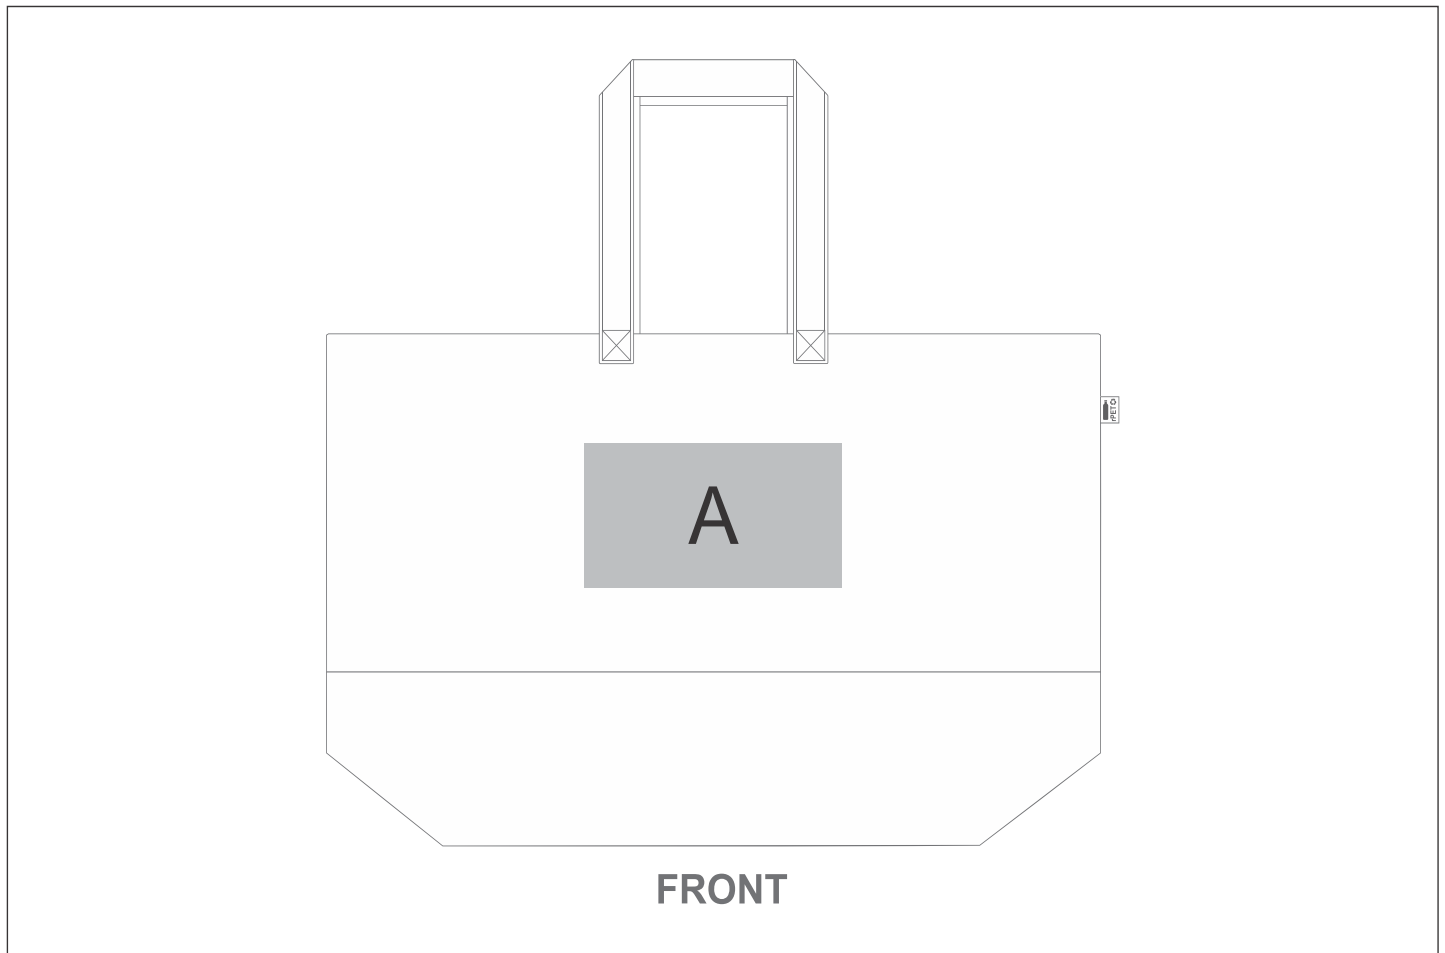

BG-OK-468-B

Okiyo Toku Recycled PET Felt Large Tote

Need to know:

- Includes 1-Colour, 1-Position Screen Print (setup fees apply)

- Texture of Item will affect the quality of Screen Print.

Branding Options:

Position	Branding Method (Branding Code)	No. of Colours	Dimension
A	Screen Print (SA)	1 Colour	210mm wide x 110mm high